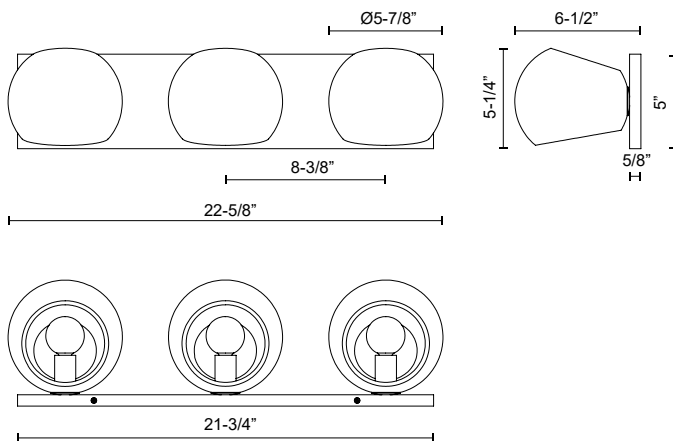

alora mood

P. 1.855.855.8926

CANADA: 19054 28TH Avenue Surrey - BC V3Z 6M3

USA: 3035 E. Lone Mountain Rd - Las Vegas, NV, 89081

WILLOW VL548322

FIXTURE DIMENSIONS	W22-5/8" x H5-1/4" x E6-1/2"
HEIGHT FROM CENTER	2-3/4"
EXTENSION	6-1/2"
LAMP TYPE	E12
MAX WATTAGE	60W
BULB QTY	3
BULBS INCLUDED	No
VOLTAGE	120V
GLASS DETAILS	Clear, Copper, Opal or Smoked Glass
MATERIAL	Glass; Steel;
INSTALL OPTIONS	Horizontal/Vertical; Wall;
LOCATION	Damp
CANOPY DIMENSIONS	W21-3/4" x H5" x E5/8"
PAINT FINISH	BG01; MB01;

[D - Diameter, L - Length, W - Width, H - Height, E - Extension]

AVAILABLE FINISHES:

*For complete warranty terms, please visit: www.aloralighting.com/warranty

WWW.ALORAMOOD.COM

© 2022 KUZCO LIGHTING. ALL RIGHTS RESERVED.